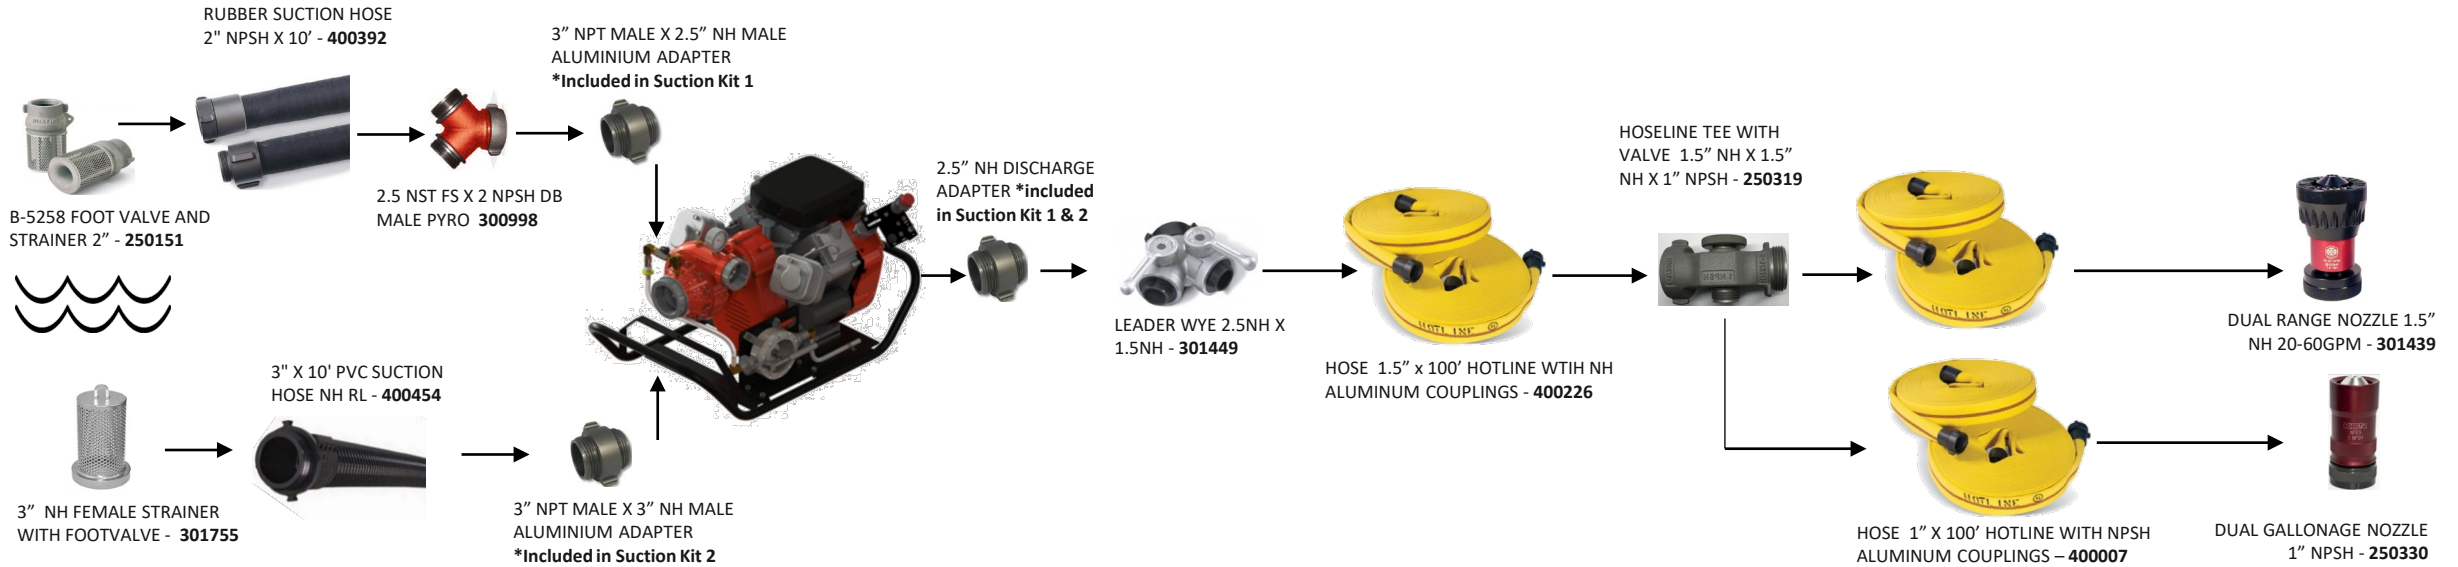

B2X SINGLE PUMP HOSE LAY (USA)

Recommended Items

STRANGLER® ALUMINUM HOSE CLAMP - 250139

DOUBLE-ENDED SPANNER WRENCH - 250328

OR

SINGLE-ENDED SPANNER WRENCH - 250237

MINI BASIN 32" x 32" x 4" 22OZ VINYL RED - 300393

Optional Item

HOSELINE TEE WITH CAP 1.5 NH X 1.5 NH X 1 NPSH - 250306

Choice of Suction Kits

OPTION 1 - 250245 - 2.5" DISCHARGE & 2.5" SUCTION ADAPTERS

OPTION 2 - 250231 - 2.5" DISCHARGE & 3" SUCTION ADAPTERS